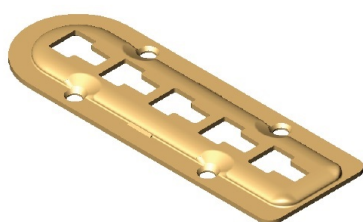

PRODUCT SHEET

Description:

Bed Support "Regulo", Steel YZP, Adjustable 5 Step, Female

Item number:

11.01.111-1

Units	Box	Carton	HS Code	Barcode
Pcs.	1	300	8302420090	
				5704866503136

SISO A/S

Mileparken 11
DK-2740 Skovlunde
Denmark
VAT: DK 24786013